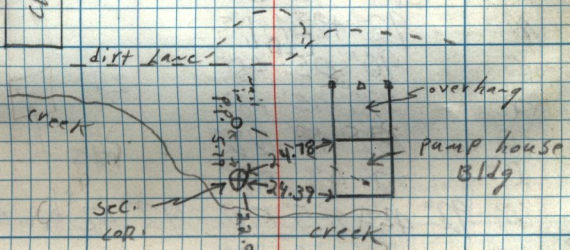

7 NO 1 W

7/9/86
Slegowski
Buttars

31/32
6/5

date: 1975
0.2' above
ground surface

17th tee
10-12' dia
trees